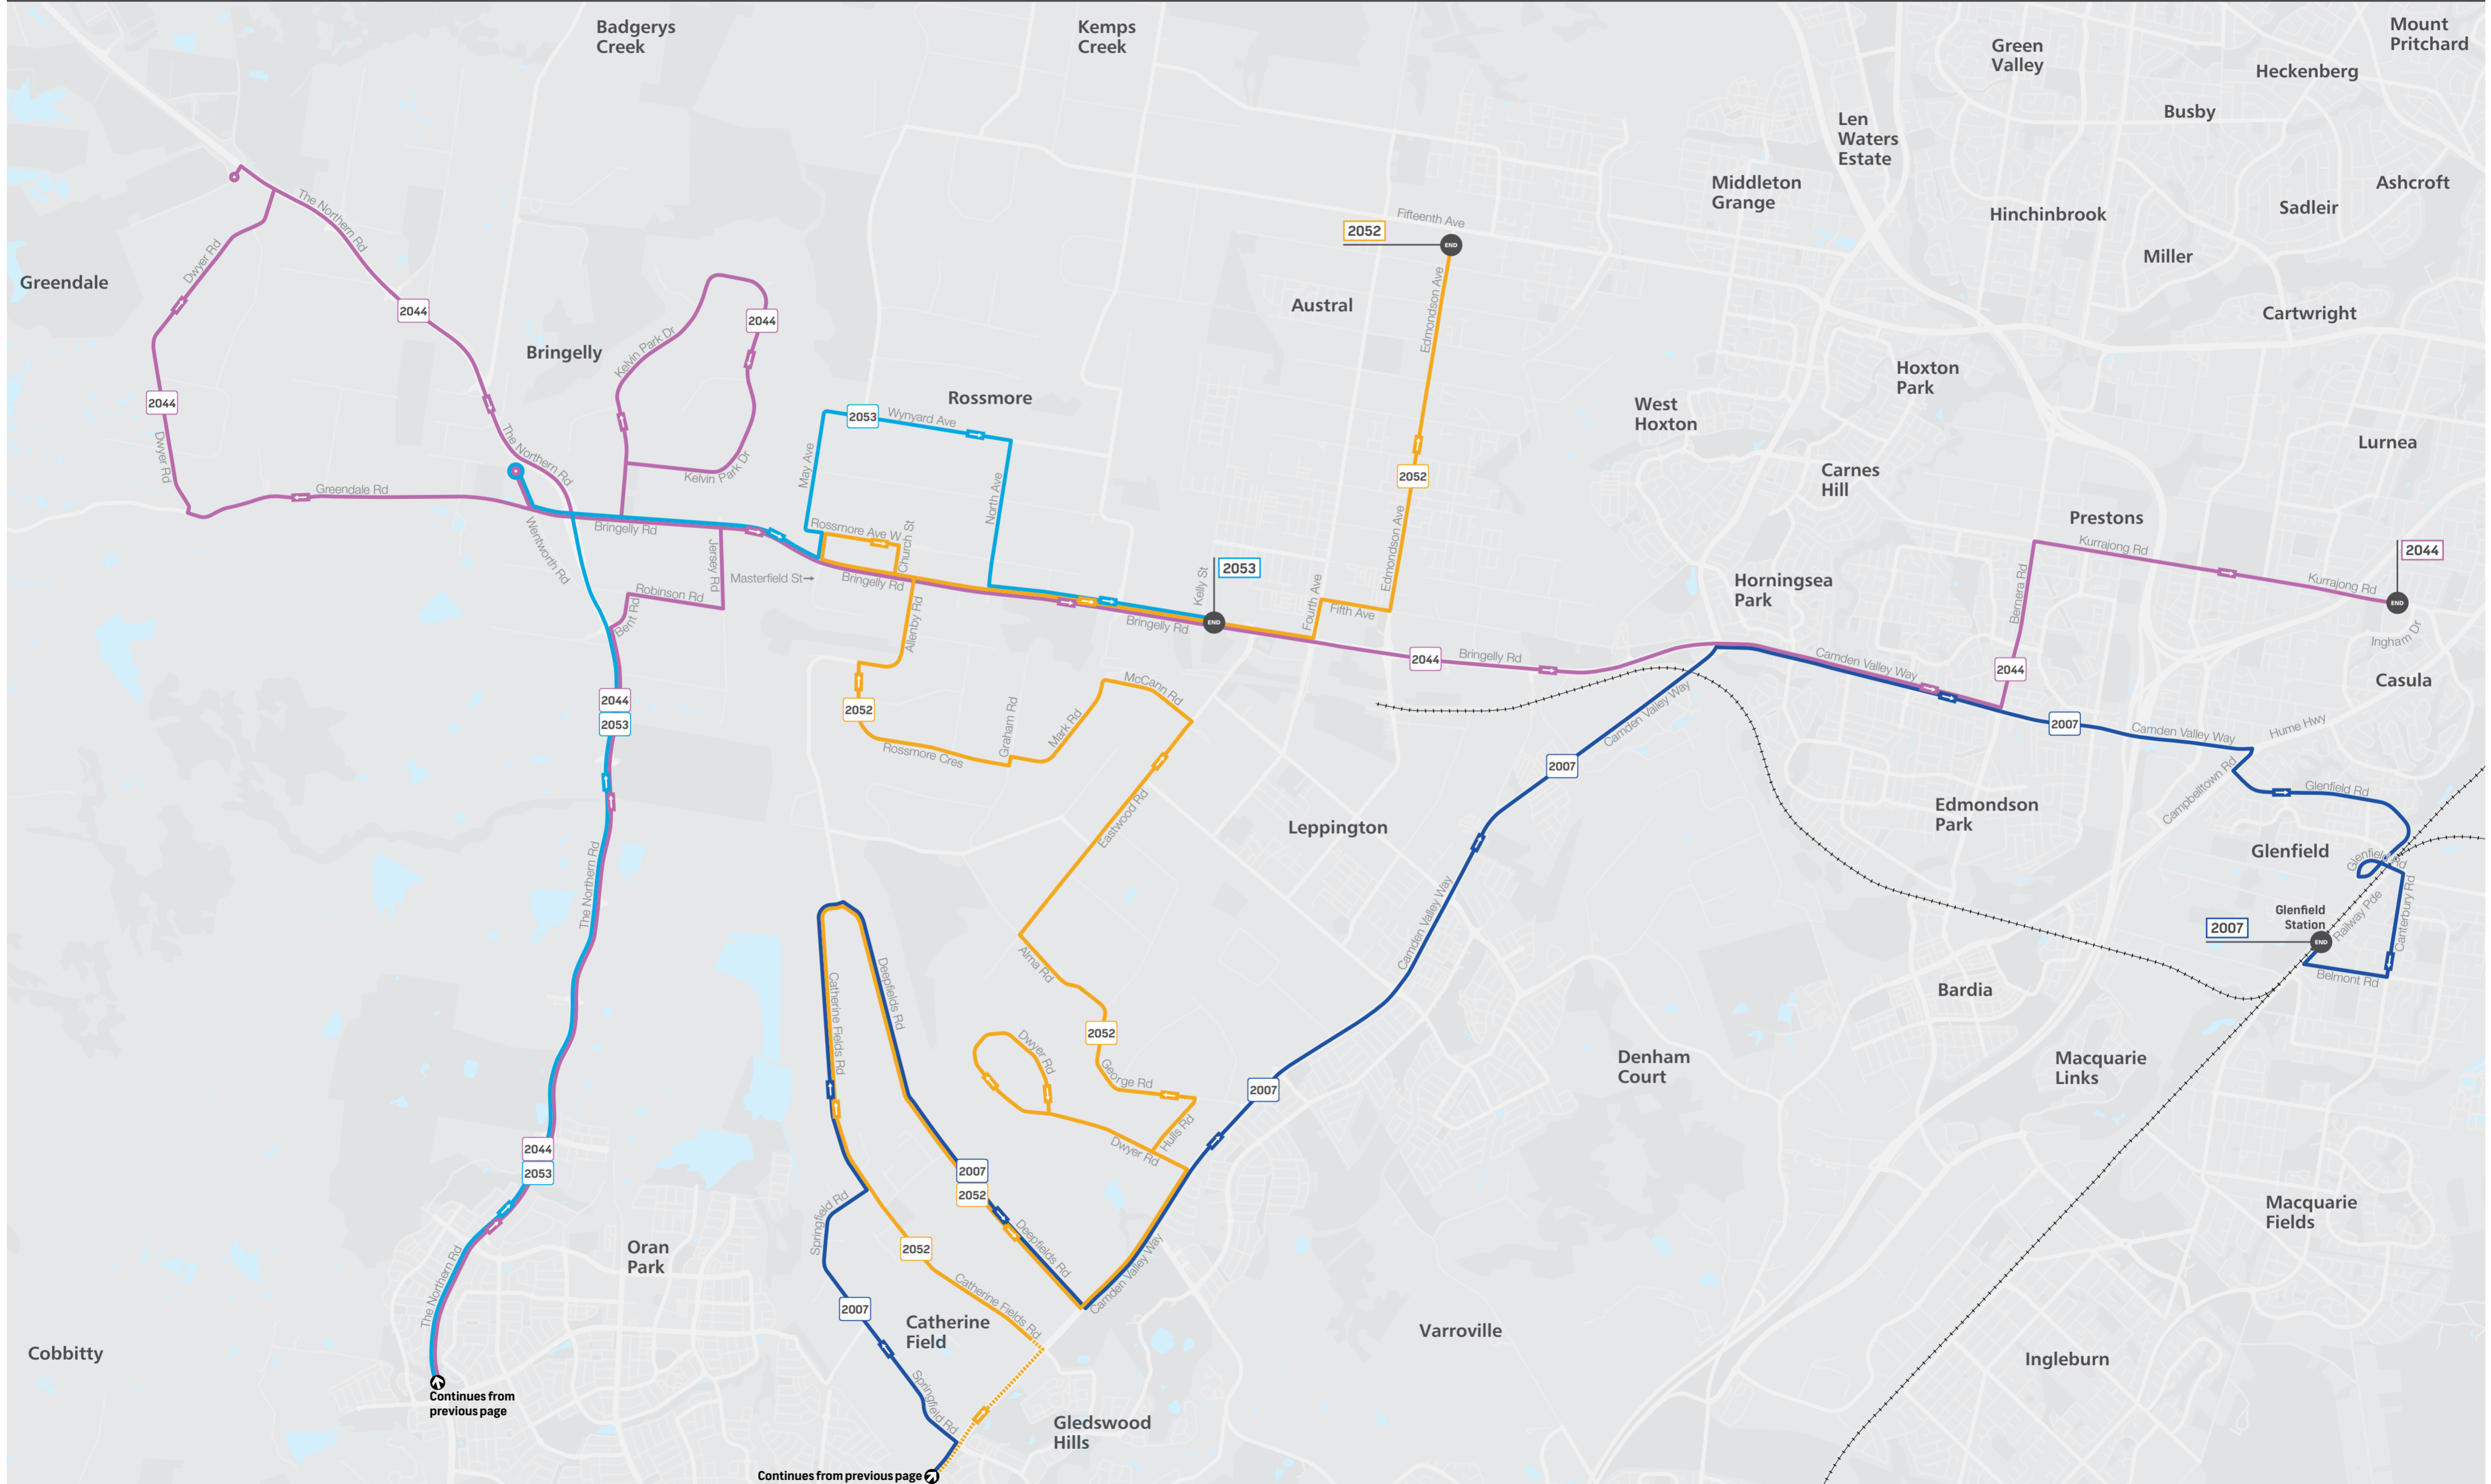

Base map © OpenStreetMap contributors

Mount Annan High School Timetable

Effective 8 December 2024

Afternoon bus route map (continued...)

Page 7 of 7

The bus services contained in this timetable are run by Transit Systems.
For the most up-to-date times and travel options, use the Trip Planner or Departures at transportnsw.info. There may be more travel options available than those shown in this timetable.
Times are shown in 24-hour time (e.g. 5am = 05:00, 5pm = 17:00).
Information contained in this timetable is subject to change without notice. It does not include times for minor stops, short term changes, real-time information or any disruption alerts.