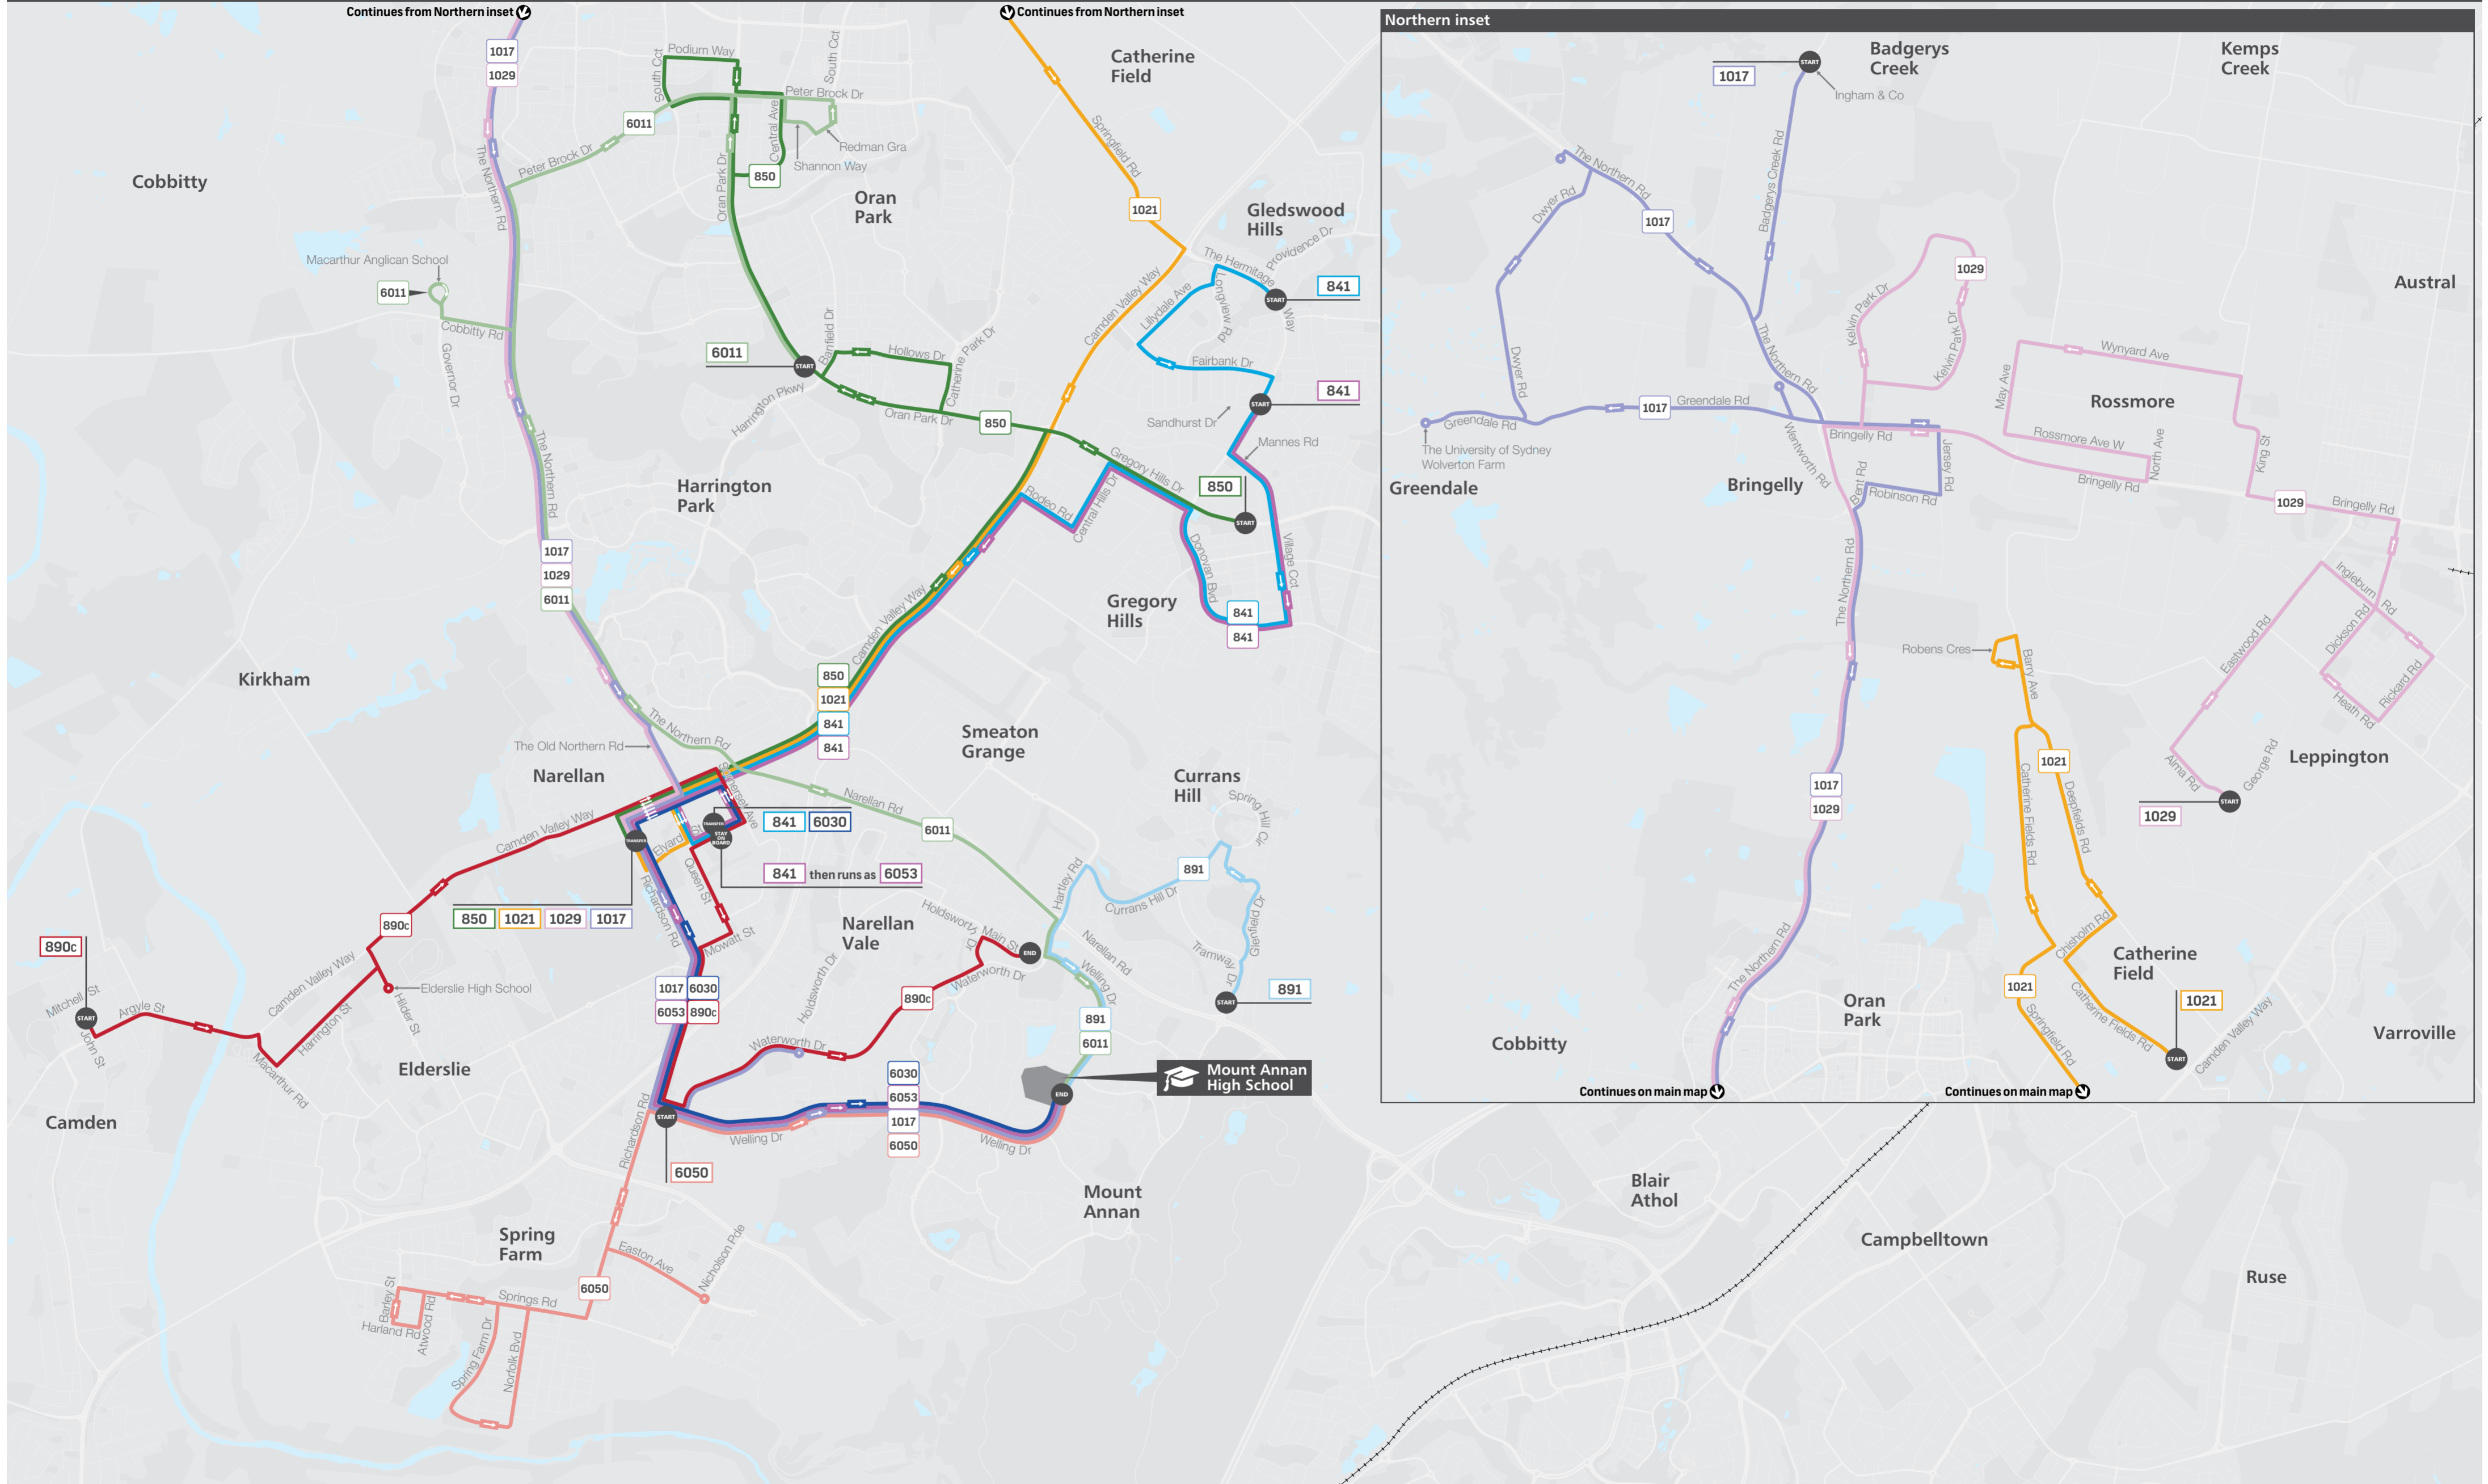

Mount Annan High School Timetable

Effective 8 December 2024

Morning bus route map

Page 3 of 7

The bus services contained in this timetable are run by Transit Systems. For the most up-to-date times and travel options, use the Trip Planner or Departures at transportnsw.info. There may be more travel options available than those shown in this timetable. Times are shown in 24-hour time (e.g. 5am = 05:00, 5pm = 17:00). Information contained in this timetable is subject to change without notice. It does not include times for minor stops, short term changes, real-time information or any disruption alerts.