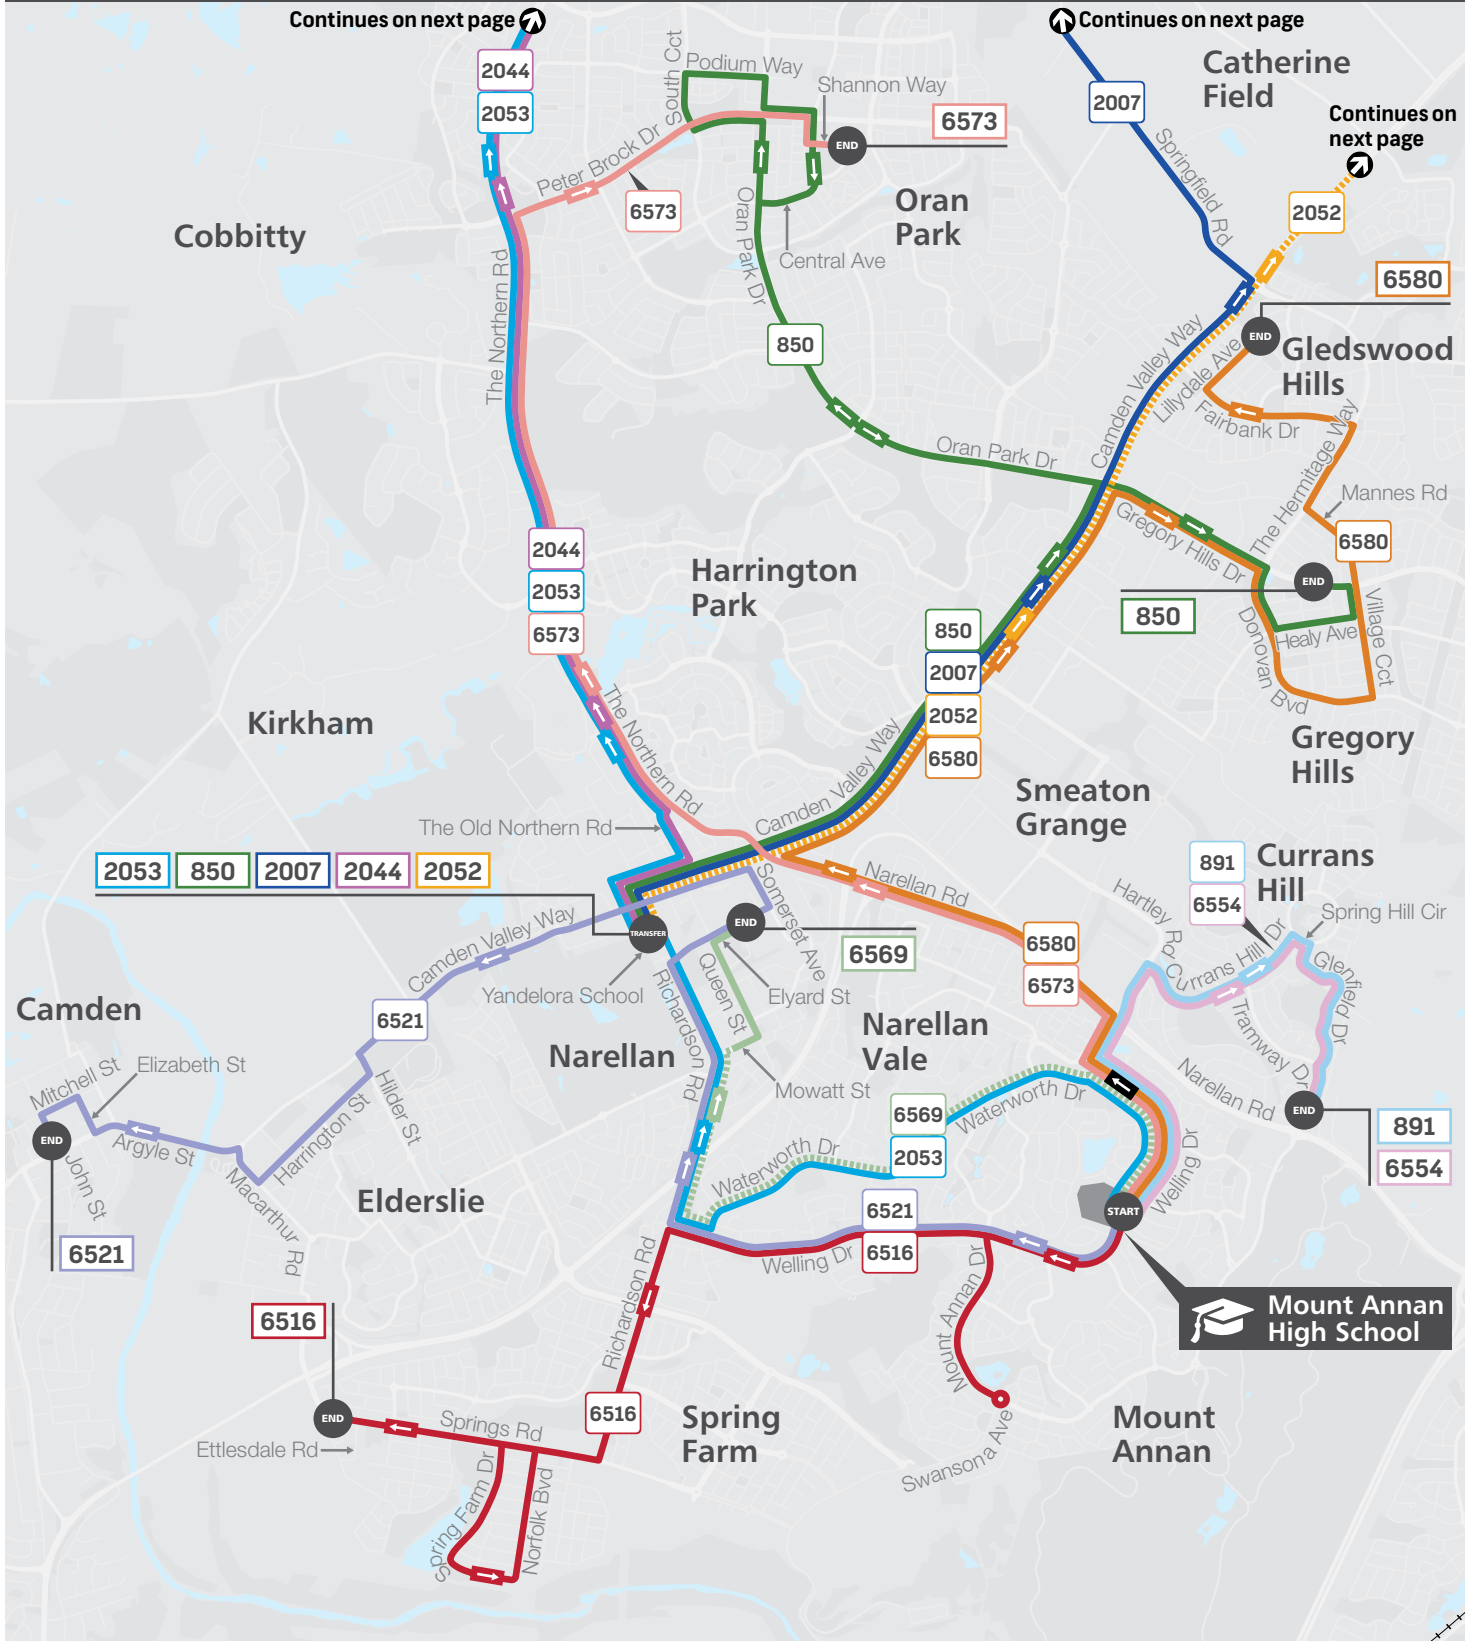

Mount Annan High School Timetable

Effective 8 December 2024

Afternoon bus route map

Page 6 of 7

The bus services contained in this timetable are run by Transit Systems.

For the most up-to-date times and travel options, use the Trip Planner or Departures at transportsw.info. There may be more travel options available than those shown in this timetable.

Times are shown in 24-hour time (e.g. 5am = 05:00, 5pm = 17:00).

Information contained in this timetable is subject to change without notice. It does not include times for minor stops, short term changes, real-time information or any disruption alerts.

Base map © OpenStreetMap contributors