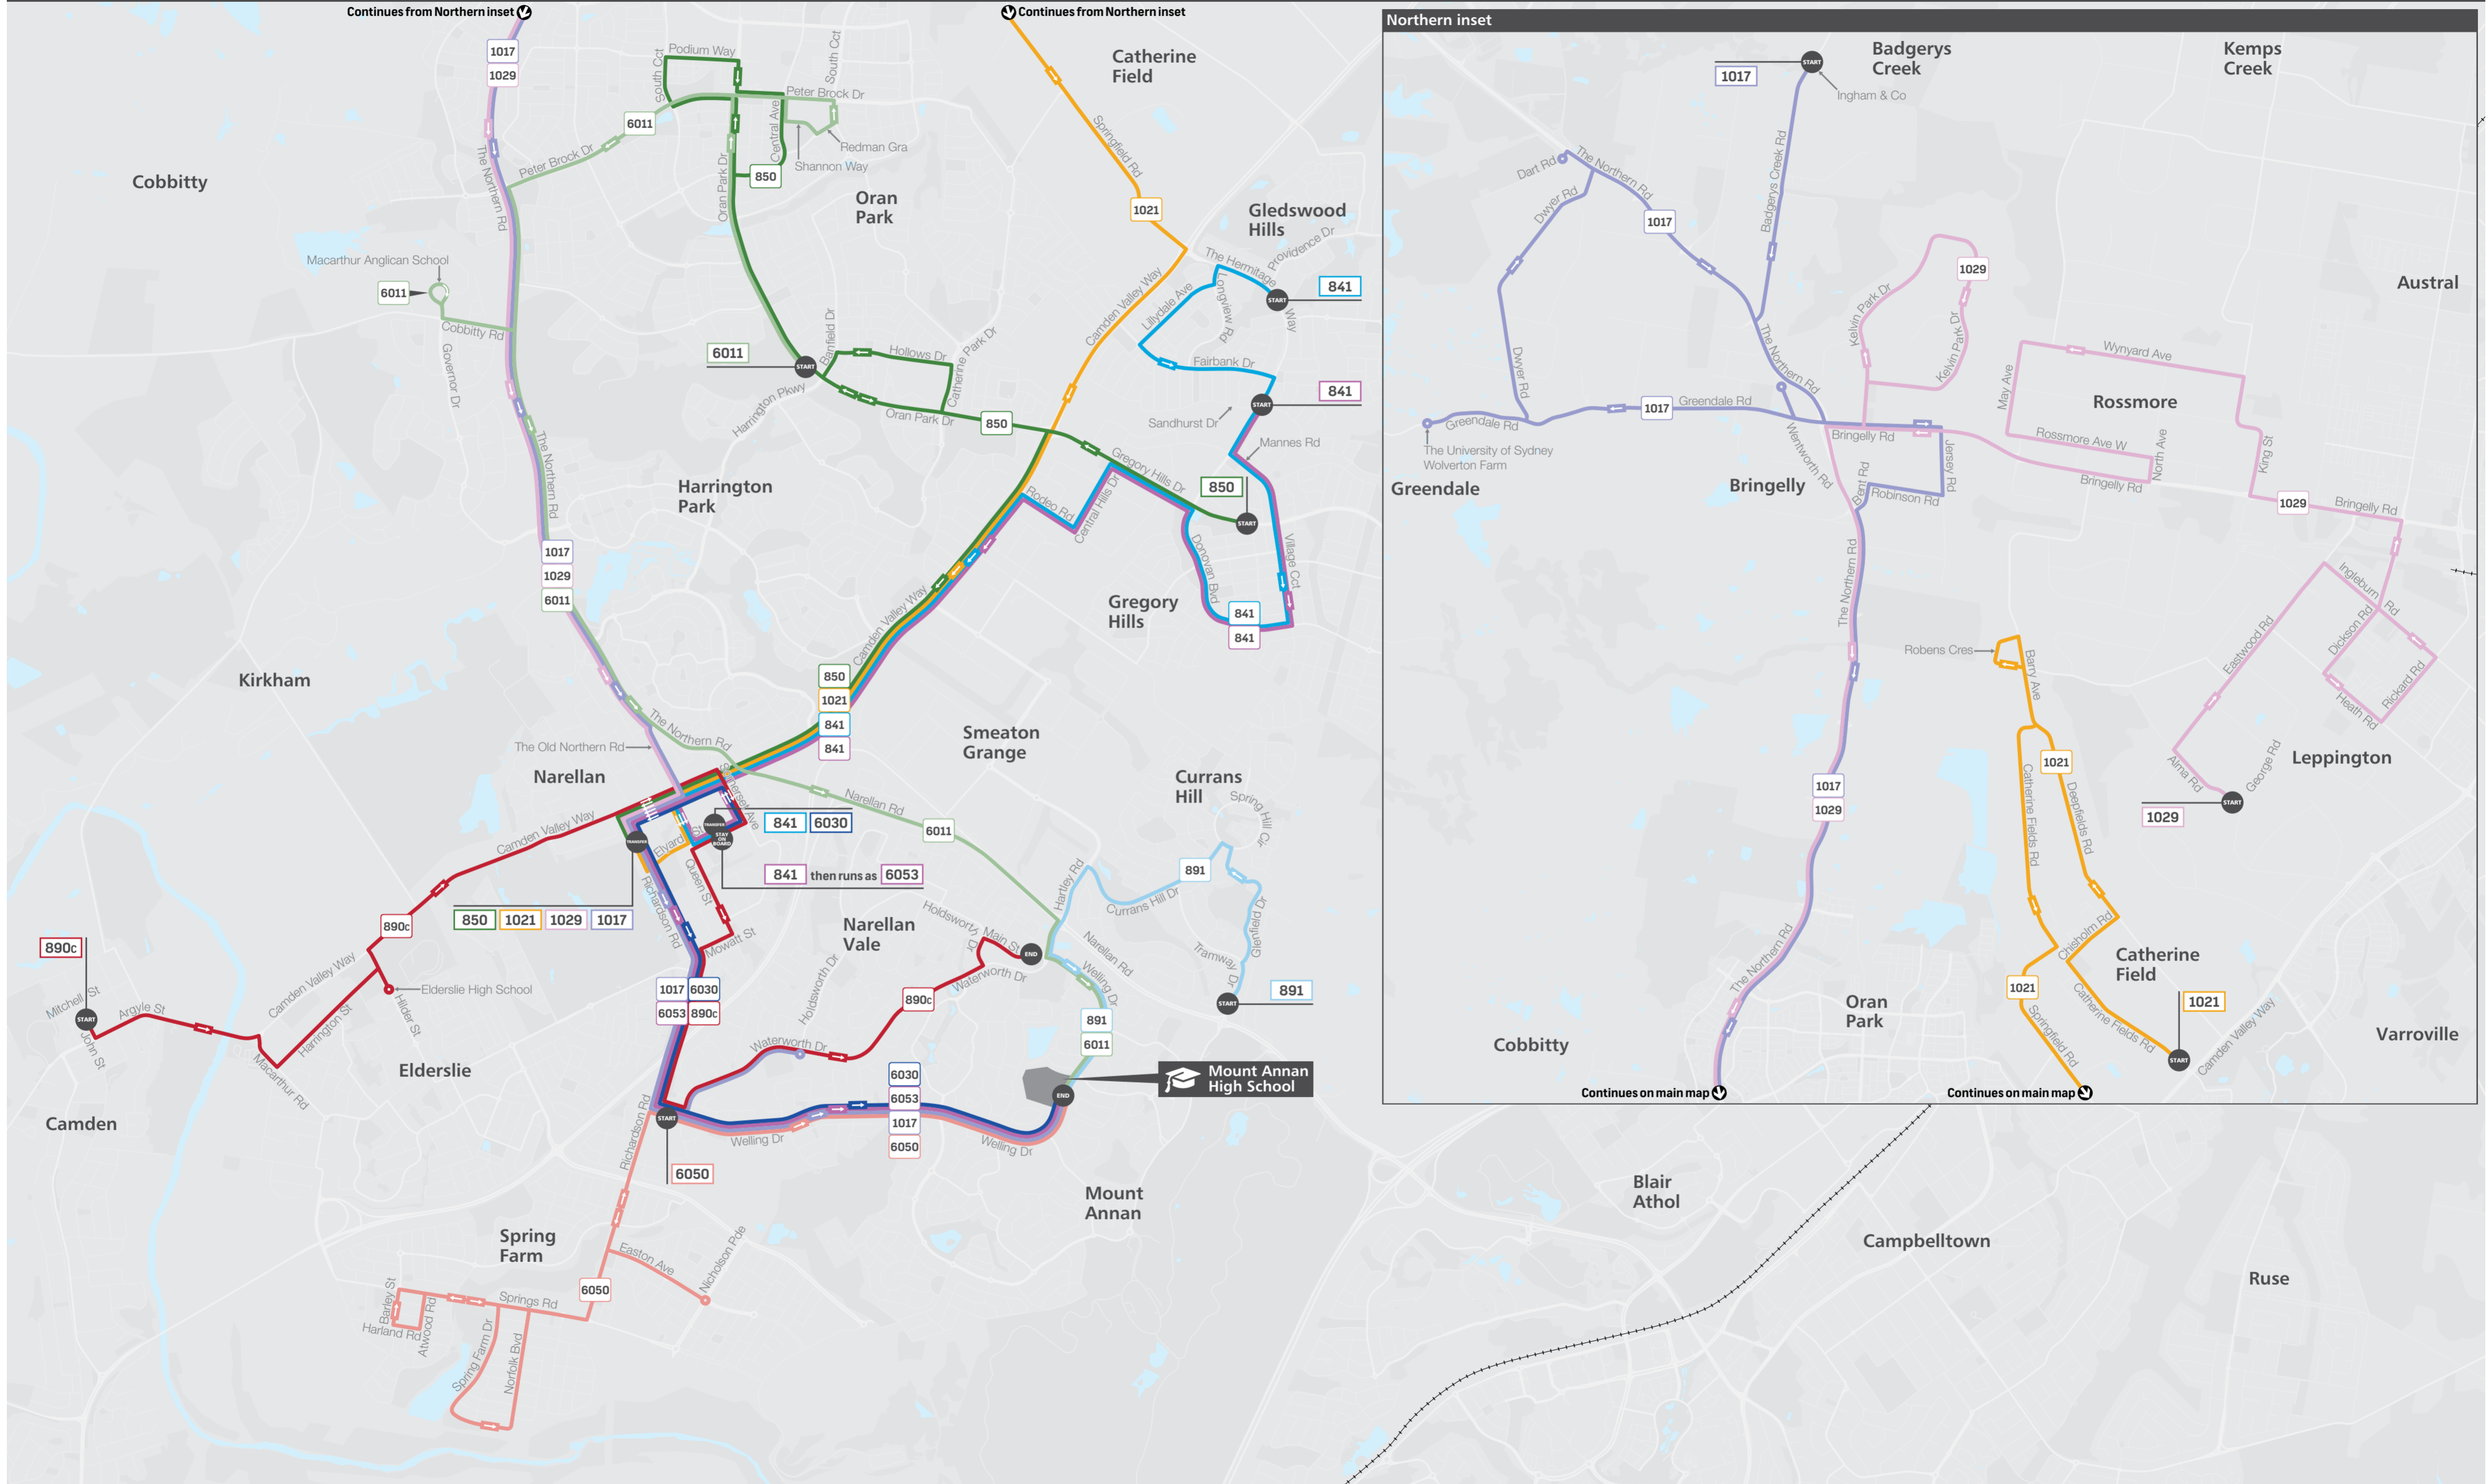

Mount Annan High School Timetable

Effective 27 June 2022. Revised October 2023

Morning bus route map

Page 3 of 7

The bus services contained in this timetable are run by Transit Systems.
For the most up-to-date times and travel options, use the Trip Planner or Departures at transportnsw.info. There may be more travel options available than those shown in this timetable.
Times are shown in 24-hour time (e.g. 5am = 05:00, 5pm = 17:00).
Information contained in this timetable is subject to change without notice. It does not include times for minor stops, short term changes, real-time information or any disruption alerts.

Source: © OpenStreetMap contributors