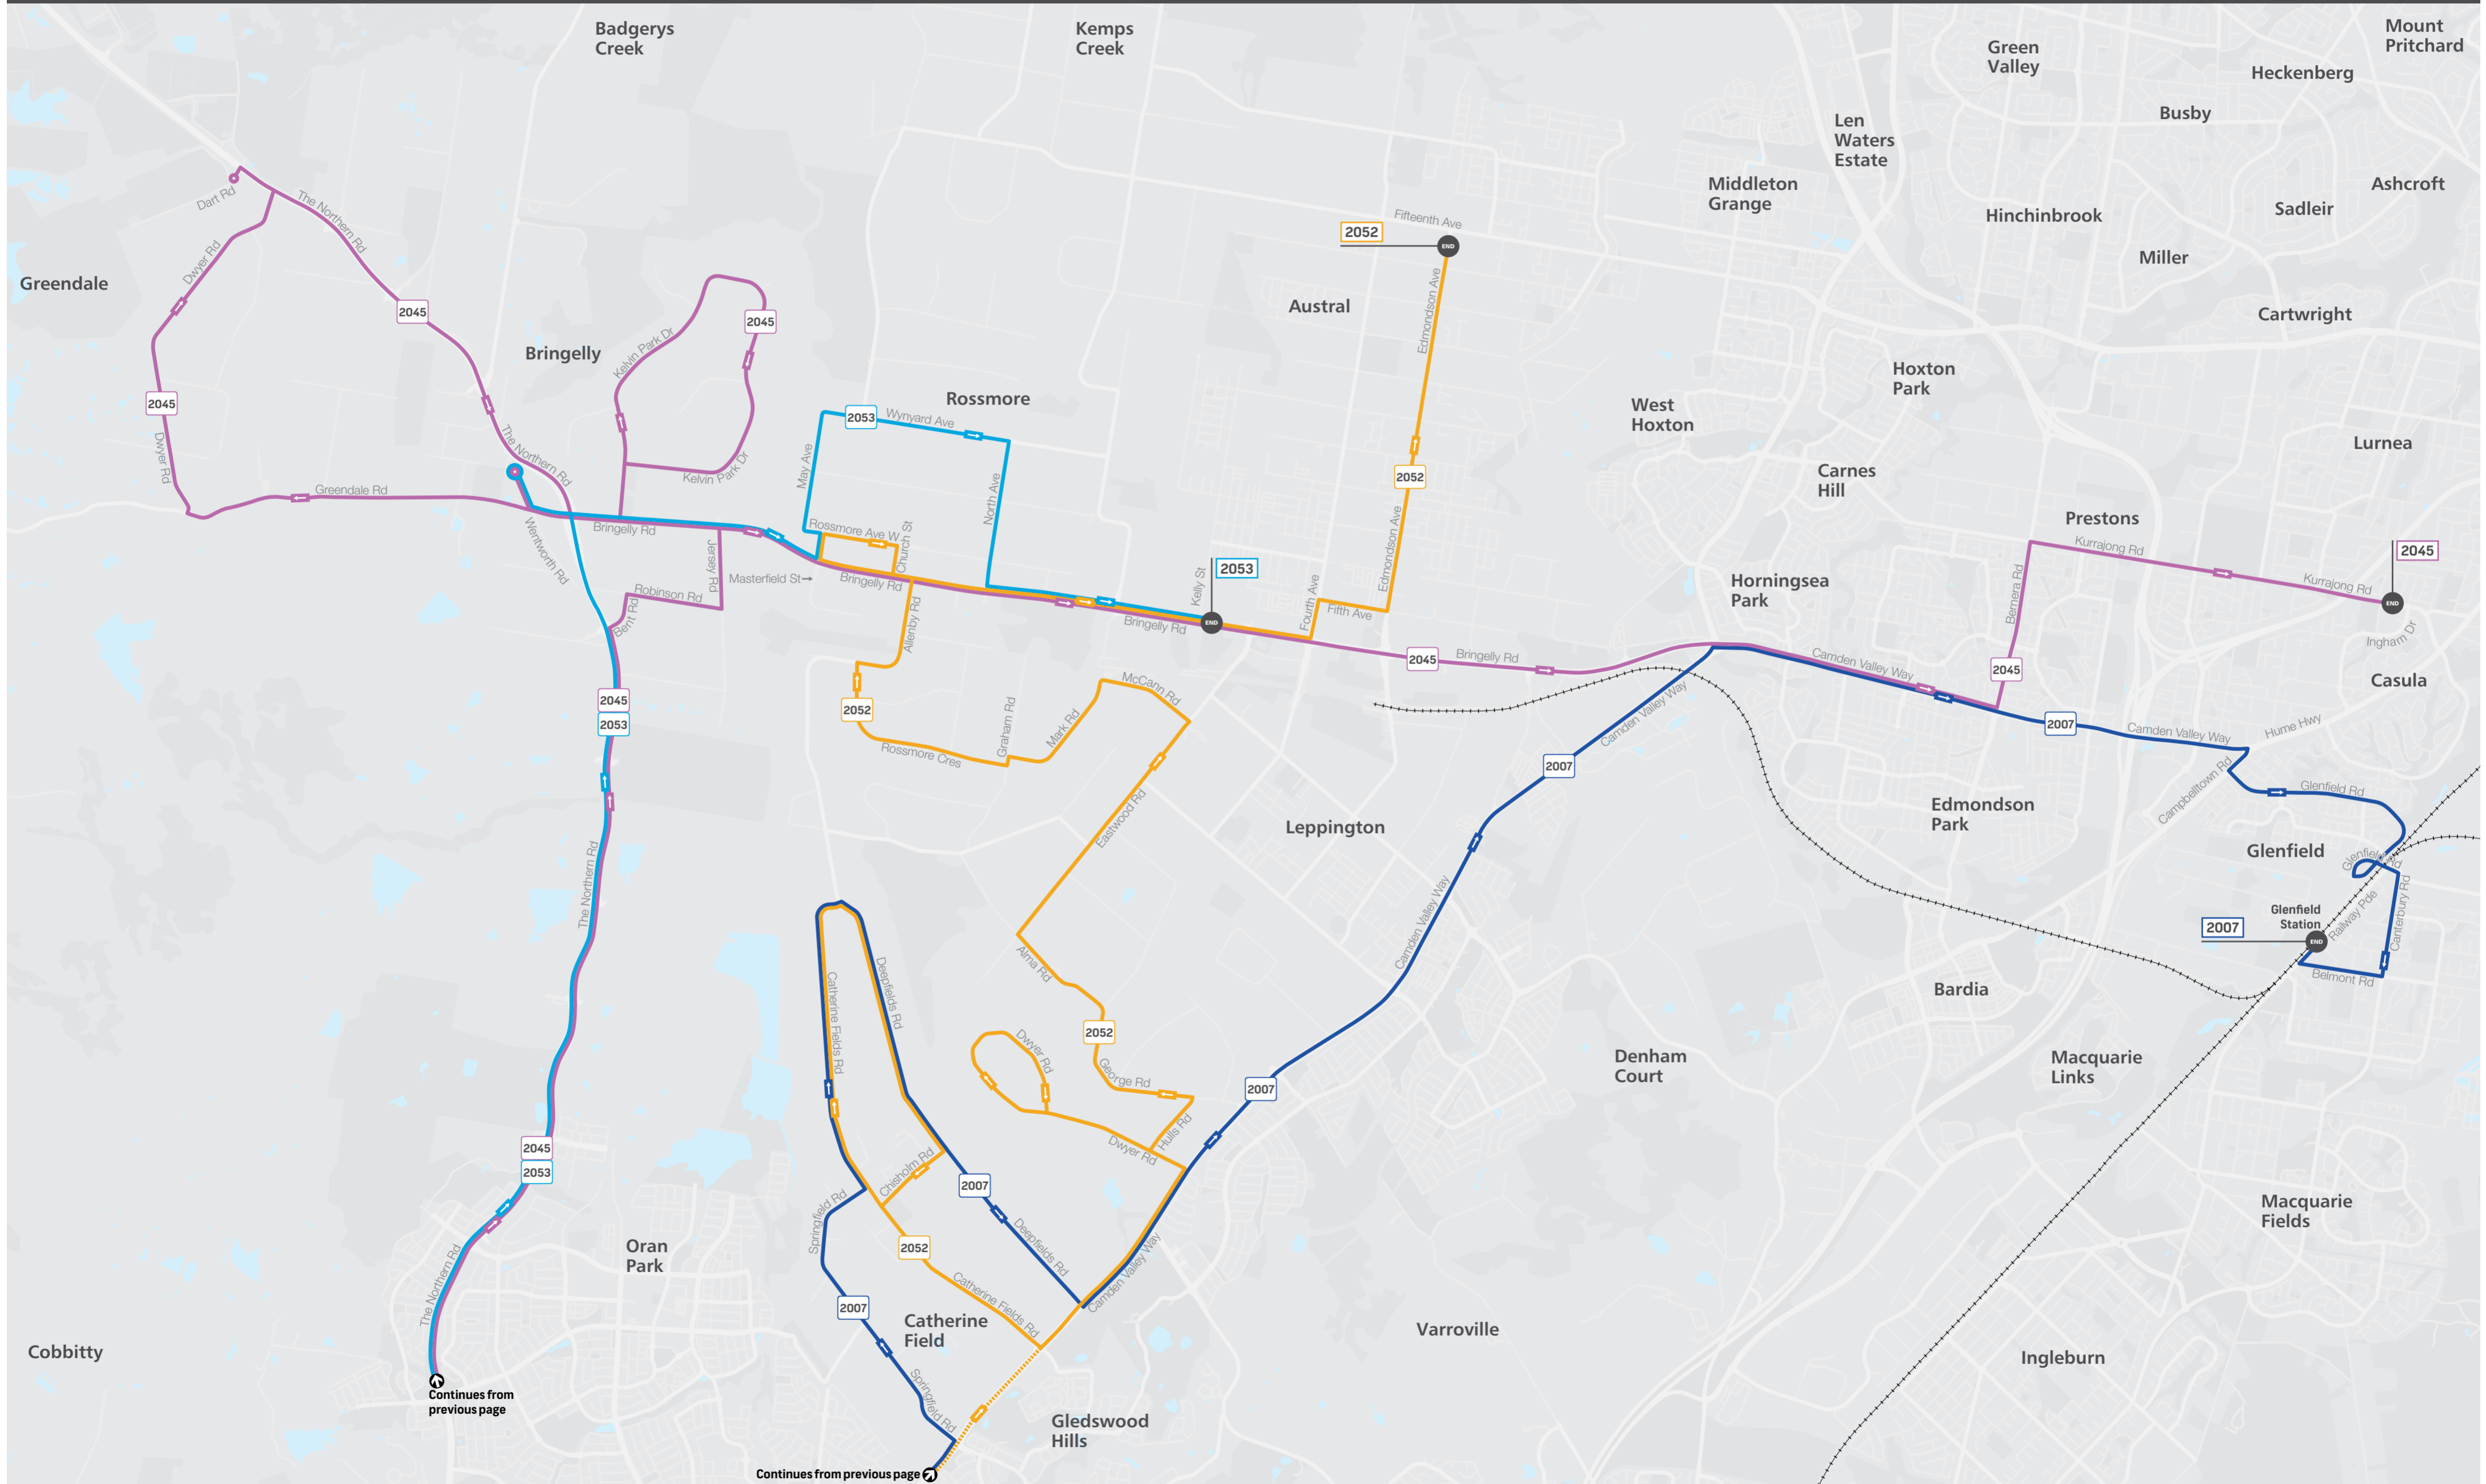

Mount Annan High School Timetable

Effective 27 June 2022. Revised October 2023

Afternoon bus route map (continued...)

Page 7 of 7

The bus services contained in this timetable are run by Transit Systems.
For the most up-to-date times and travel options, use the Trip Planner or Departures at transportnsw.info. There may be more travel options available than those shown in this timetable.
Times are shown in 24-hour time (e.g. 5am = 05:00, 5pm = 17:00).
Information contained in this timetable is subject to change without notice. It does not include times for minor stops, short term changes, real-time information or any disruption alerts.

Source: © OpenStreetMap contributors