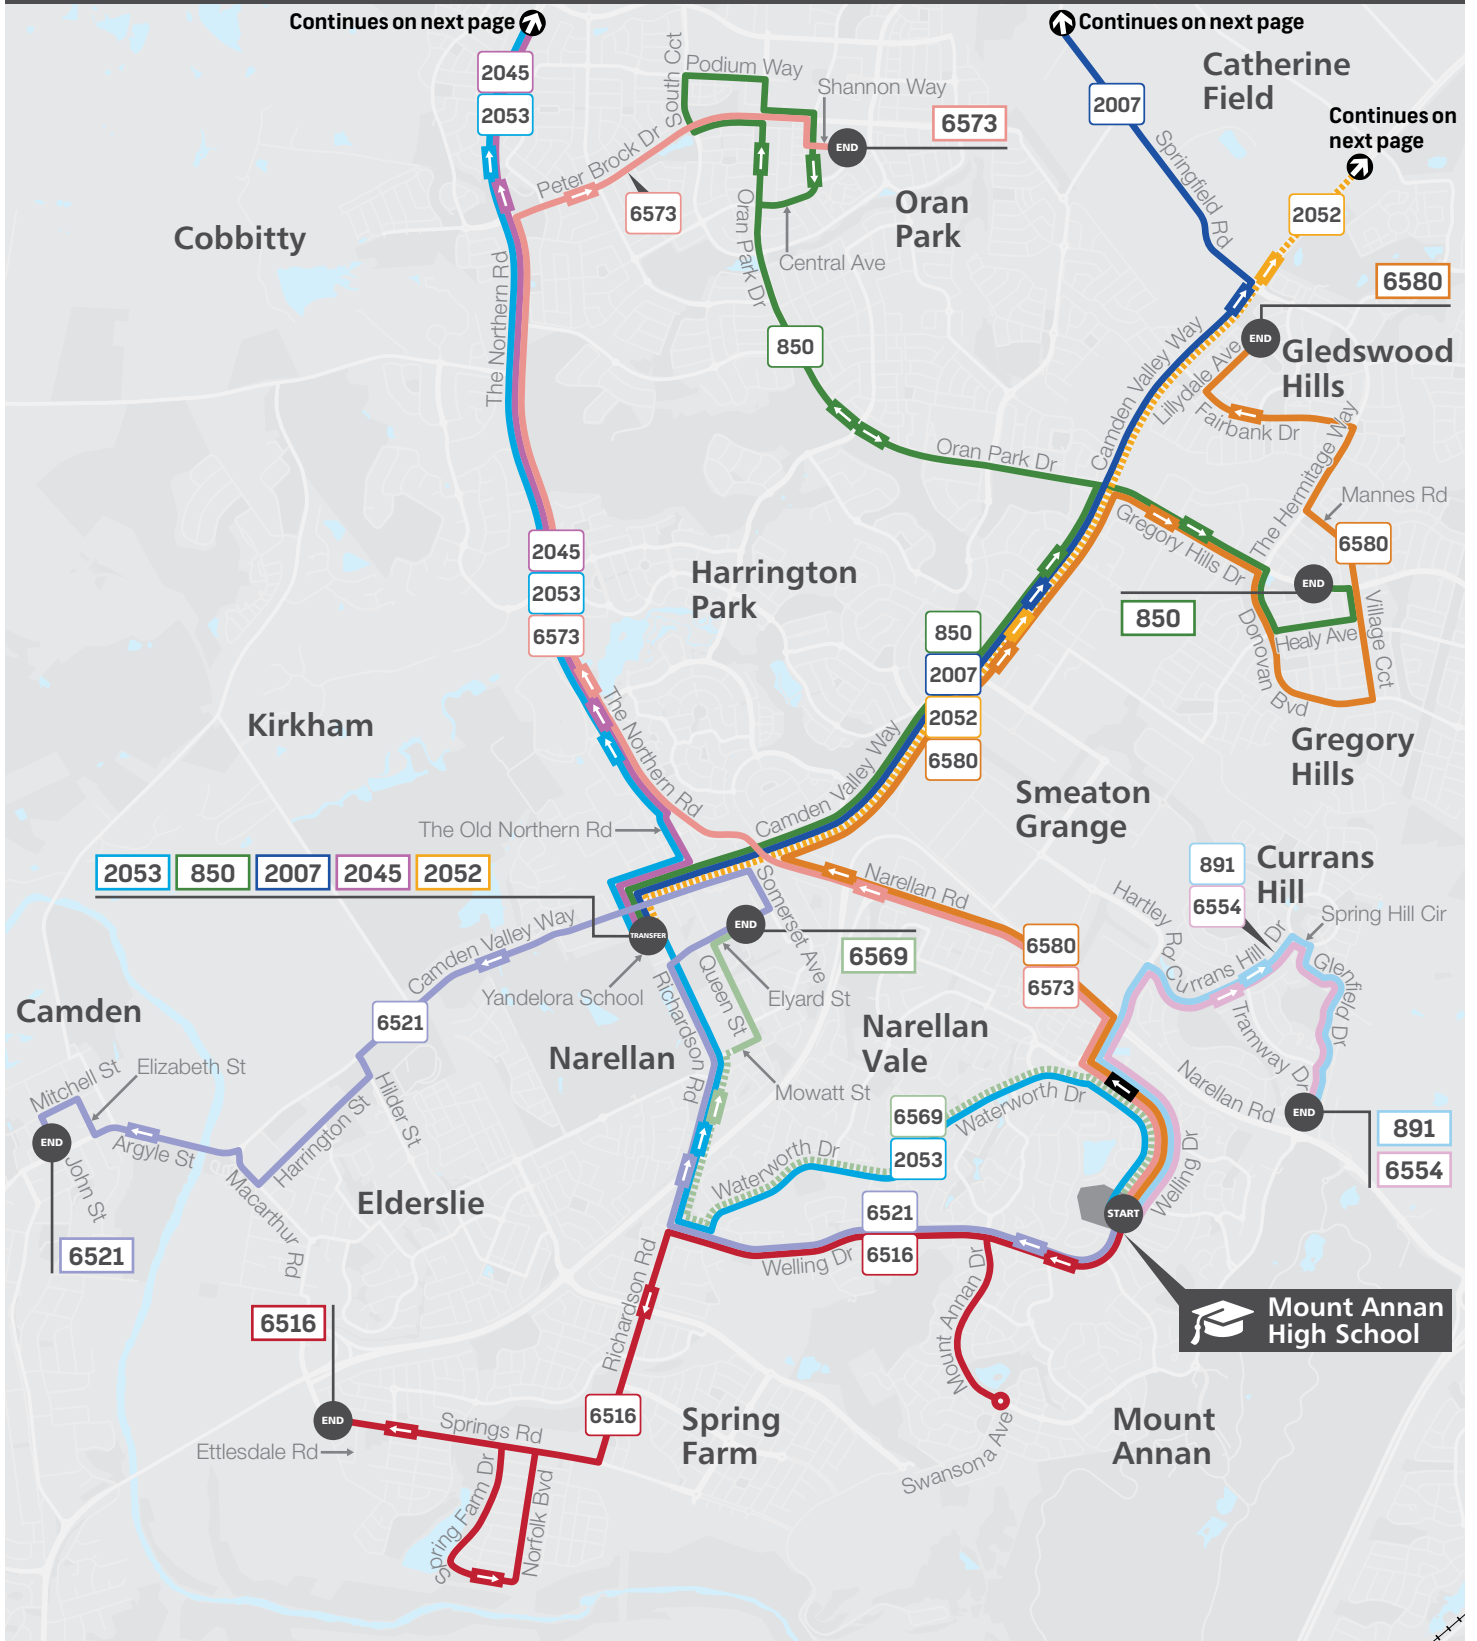

Mount Annan High School Timetable

Effective 27 June 2022. Revised October 2023

Afternoon bus route map

Page 6 of 7

The bus services contained in this timetable are run by Transit Systems.

For the most up-to-date times and travel options, use the Trip Planner or Departures at transportsw.info. There may be more travel options available than those shown in this timetable.

Times are shown in 24-hour time (e.g. 5am = 05:00, 5pm = 17:00).

Information contained in this timetable is subject to change without notice. It does not include times for minor stops, short term changes, real-time information or any disruption alerts.